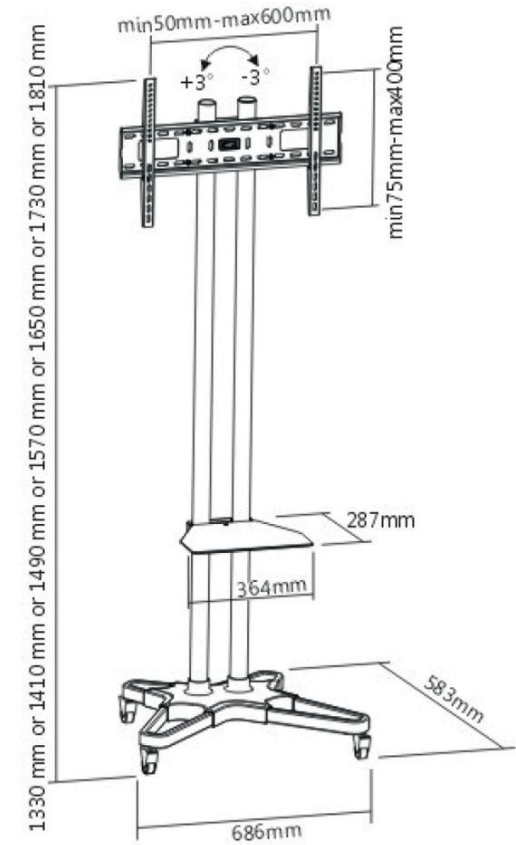

# PROFESSIONAL TV TROLLY STAND

32 ~ 70"

600x400

70 Kg.

SH 1021